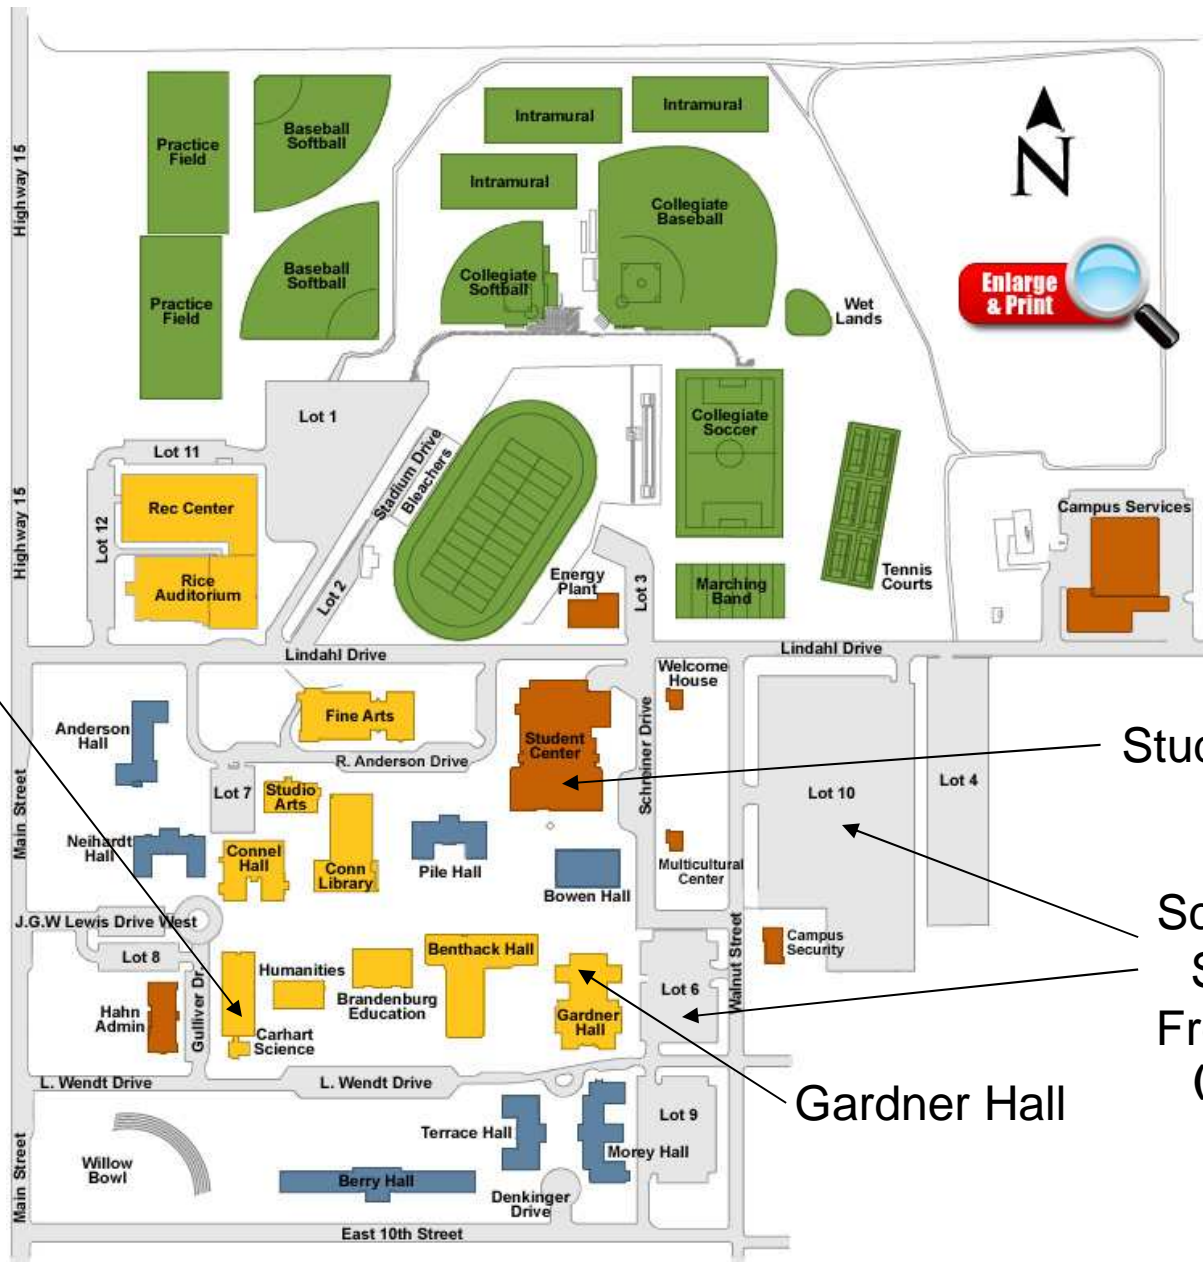

Wayne, Nebraska

Planetarium & Museum

Student Center

Science Bowl Saturday
Free Parking (Lot 10 or 6)

Gardner Hall

Wayne State College Campus